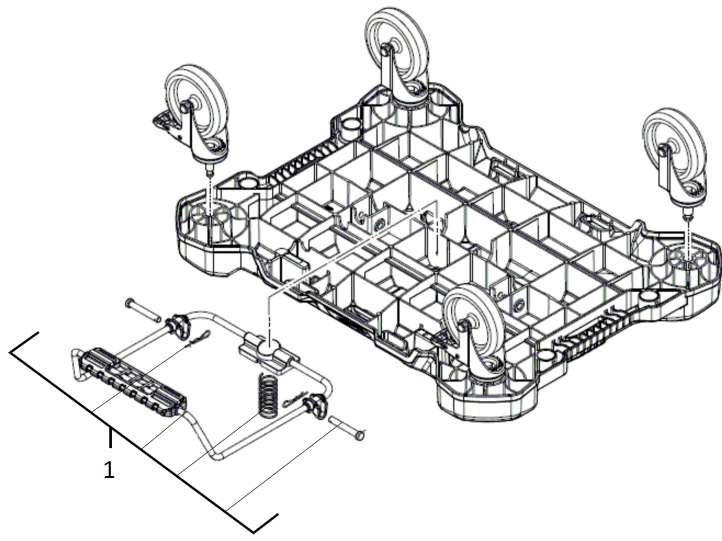

PACKOUT FLAT TROLLEY - 1PC

4932471068 - PACKOUT FLAT TROLLEY - 1PC - 4000474291

Position	Quantity	Description	Part number	EAN
0001	1	LOCK COMPLETE	4931472891	4058546331931